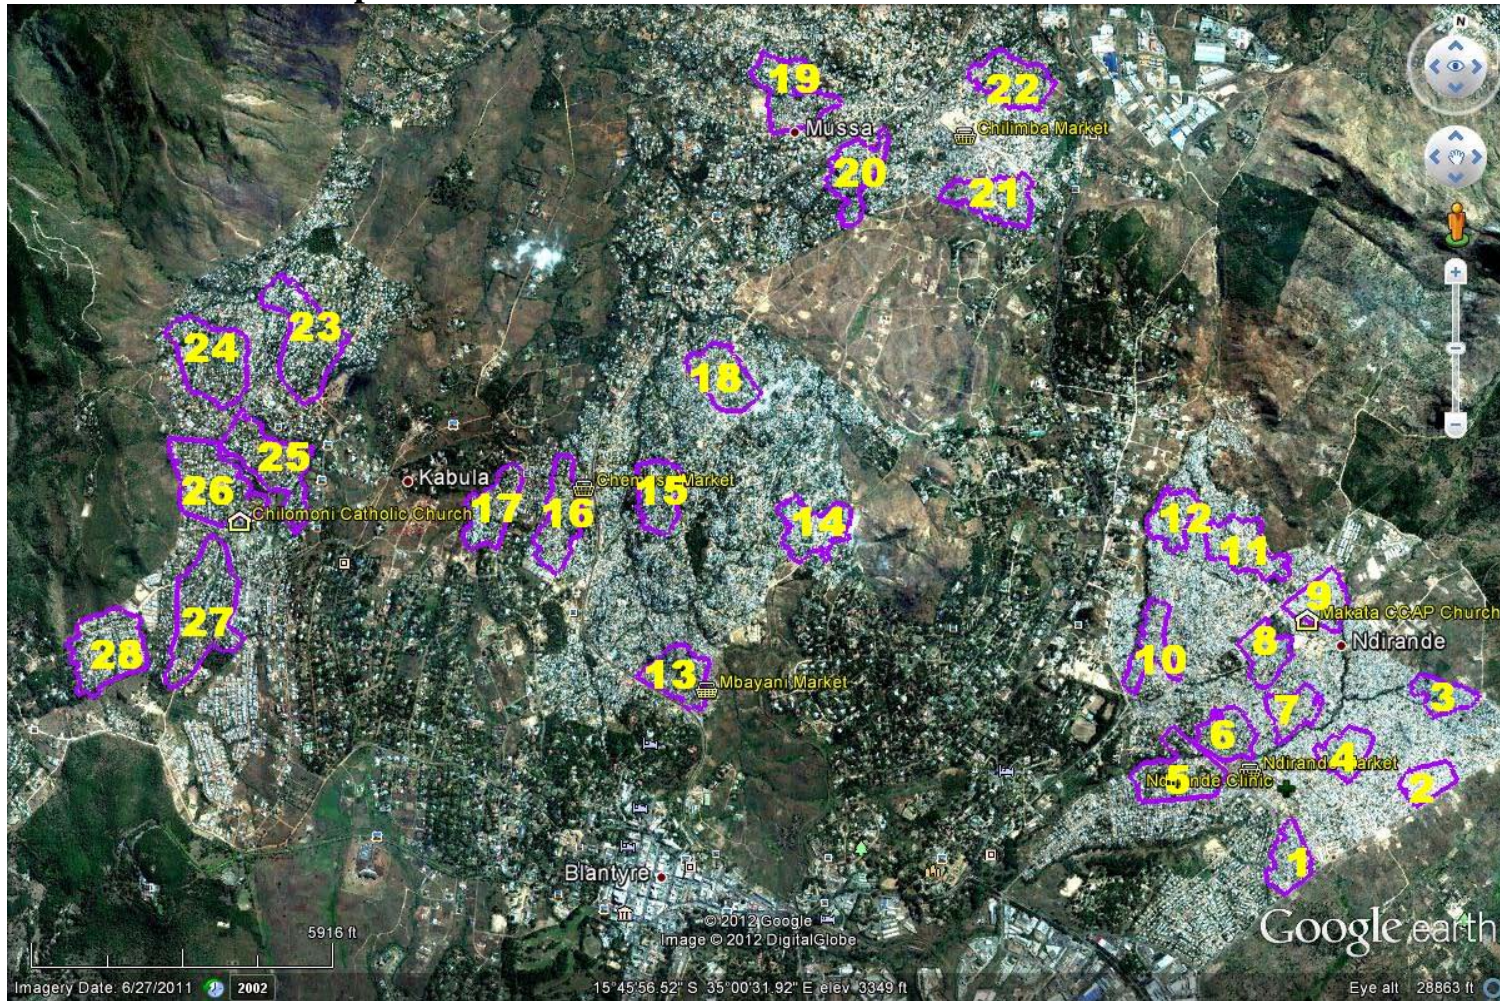

Web Figure 1: Overall study area (northwest Blantyre, Malawi – August 2011) showing cluster boundaries and landmarks of local importance

Web Figure 2: Example cluster boundary (purple - Ndirande, northwest Blantyre, Malawi, August 2011) showing residences and annotated landmarks